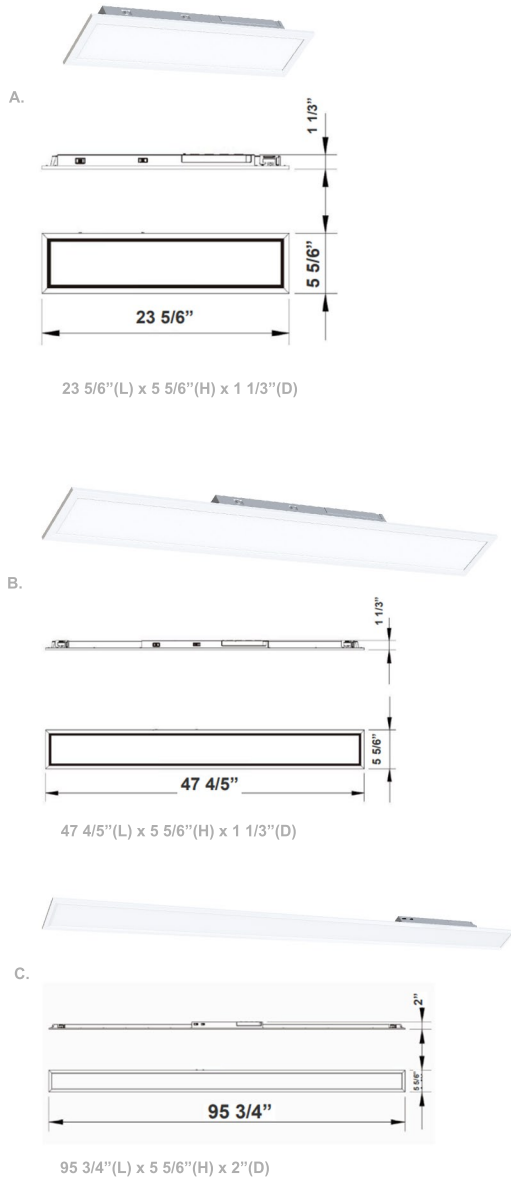

6" Wide Slot Recessed Commercial Linear Lights

Wattage

10W / 15W / 20W / 30W / 40W / 60W / 80W

Voltage Input

AC120V-27V 50/60Hz

Efficacy

110 LPW

Dimming

0~10V Dimmable

Housing

Earthquake Hooks & Suspension Hooks Pre-Installed
White Finish

Color Temperatures

Features

Catalog No.	Fig.
SRL6-2FT-MCTP	A.
SRL6-4FT-MCTP	B.
SRL6-8FT-MCTP	C.

Factory-Installed Options

Watts	EM Options	Description	Vandal Res.	Description	Paint	Sensor	Description
2FT/4FT	OPT-EM-SRL6	INTERNAL	N/A	N/A	N/A	N/A	N/A
	OPT-EM-SRL6-8FT	INTERNAL					